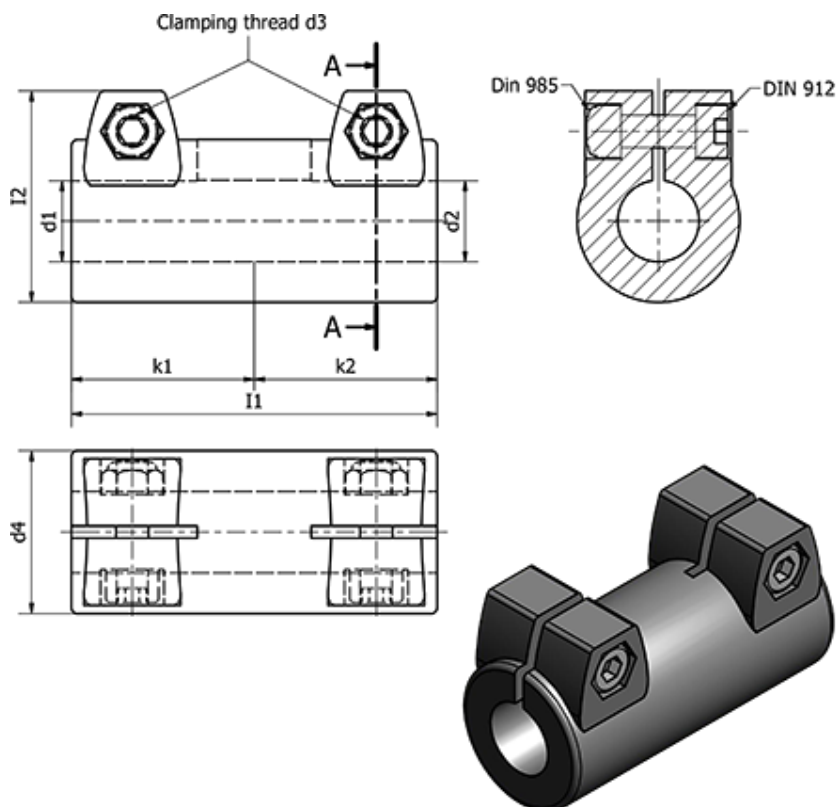

Article number: 20242B45B452BL

Description: E+G Connecting tubes - GN 242-B45-B45-2-BL

## Measures

Clamping kit for d3 = GN 911-M10-50

d1 = B45  
 d2 = B45  
 d3 = M10  
 d4 = 65  
 I1 = 140  
 I2 = 77.5  
 k1 = 70

k2 = 70  
 Weight (g) = 812